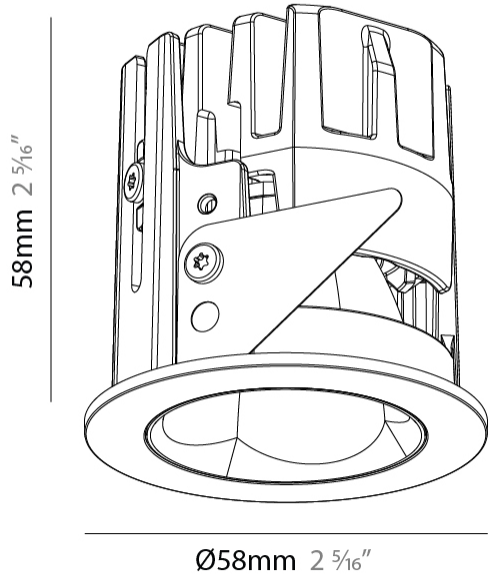

GENERAL

Series: Oiko Pro Slim
 Partner: Prolicht
 Division: Architectural
 Installation: Recessed
 Product Type: Downlight
 Mounting Location: Ceiling
 Light Distribution: Downlight

PHYSICAL

Aperture Sizes - Downlights: 1"
 Shape: Round
 Diameter (mm): 58
 Diameter (in): 2 5/16
 Height (mm): 58
 Height (in): 2 5/16
 Ceiling Thickness (mm): 10
 Ceiling Thickness (in): 3/8
 Min. Recessing Depth (mm): 70
 Min. Recessing Depth (in): 2 3/4
 Fixture Finish: SSR / BKV / CWI / CRY / HAB / UFT / ITA / RUA / FTG / MYG / LOD / PUS / FRO / FUP / KIA / POP / BLS / SPG / MEY / GOH / CHC / COM / ABZ / JAG / OBR / MOS / ROR
 Fixture Material: Aluminum Die Cast
 Cut-out Measurements: Dia. 50mm / 1 15/16"

OPTICAL

Beam Angle: 50
 Adjustability: Fixed

RATINGS AND CERTIFICATIONS

Certified By: Certified for North American Standards
 IP rating: IP20

OIKO PRO SLIM RECESSED

A350132-

PROJECT	_____
TYPE	_____
SPECIFIER	_____
QUANTITY	_____
DATE	_____

GENERAL

Series: Oiko Pro Slim
Partner: Prolicht
Division: Architectural
Installation: Surface
Product Type: Ceiling Surface
Mounting Location: Ceiling
Light Distribution: Downlight

PHYSICAL

Aperture Sizes - Downlights: 1"
Shape: Round
Diameter (mm): 59
Diameter (in): 2 ³ / ₁₆
Height (mm): 90
Height (in): 3 ⁹ / ₁₆
Fixture Finish: SSR / BKV / CWI / CRY / HAB / UFT / ITA / RUA / FTG / MYG / LOD / PUS / FRO / FUP / KIA / POP / BLS / SPG / MEY / GOH / CHC / COM / ABZ / JAG / OBR / MOS / ROR
Fixture Material: Aluminum Die Cast