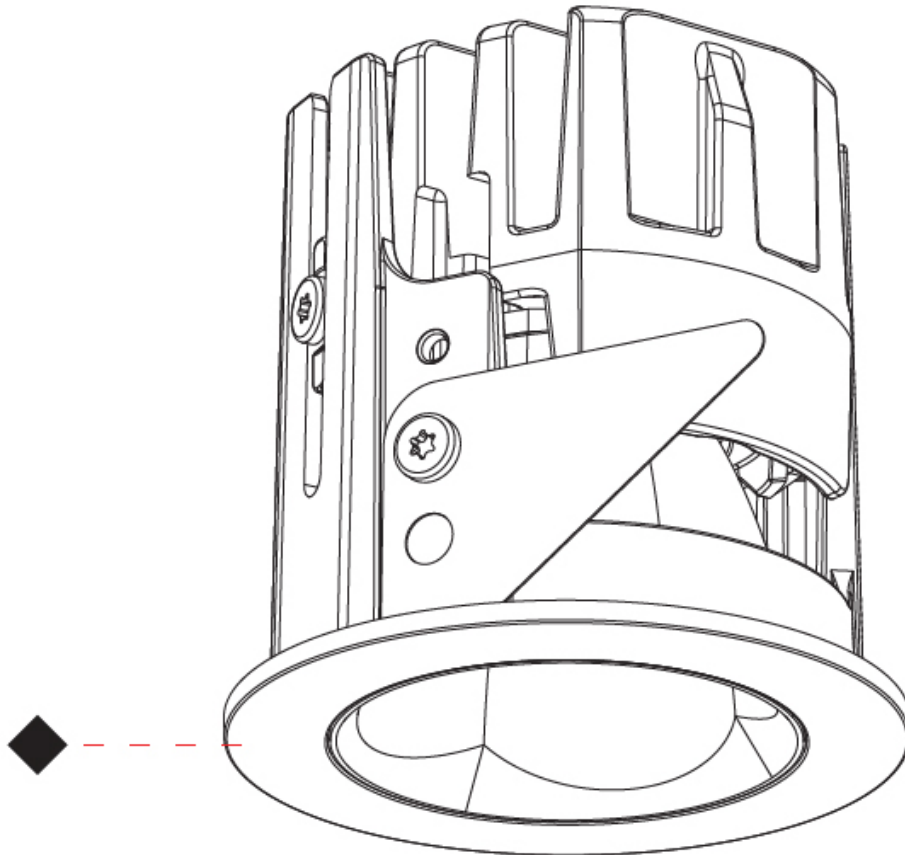

OPTICAL

Beam Angle: 50
 Adjustability: Fixed

RATINGS AND CERTIFICATIONS

Certified By: Certified for North American Standards
 IP rating: IP20

OIKO PRO SLIM RECESSED

A350132-

PROJECT	_____
TYPE	_____
SPECIFIER	_____
QUANTITY	_____
DATE	_____

GENERAL

Series: Oiko Pro Slim
Partner: Prolicht
Division: Architectural
Installation: Surface
Product Type: Ceiling Surface
Mounting Location: Ceiling
Light Distribution: Downlight

PHYSICAL

Aperture Sizes - Downlights: 1"
Shape: Round
Diameter (mm): 59
Diameter (in): 2 ³ / ₁₆
Height (mm): 90
Height (in): 3 ⁹ / ₁₆
Fixture Finish: SSR / BKV / CWI / CRY / HAB / UFT / ITA / RUA / FTG / MYG / LOD / PUS / FRO / FUP / KIA / POP / BLS / SPG / MEY / GOH / CHC / COM / ABZ / JAG / OBR / MOS / ROR
Fixture Material: Aluminum Die Cast